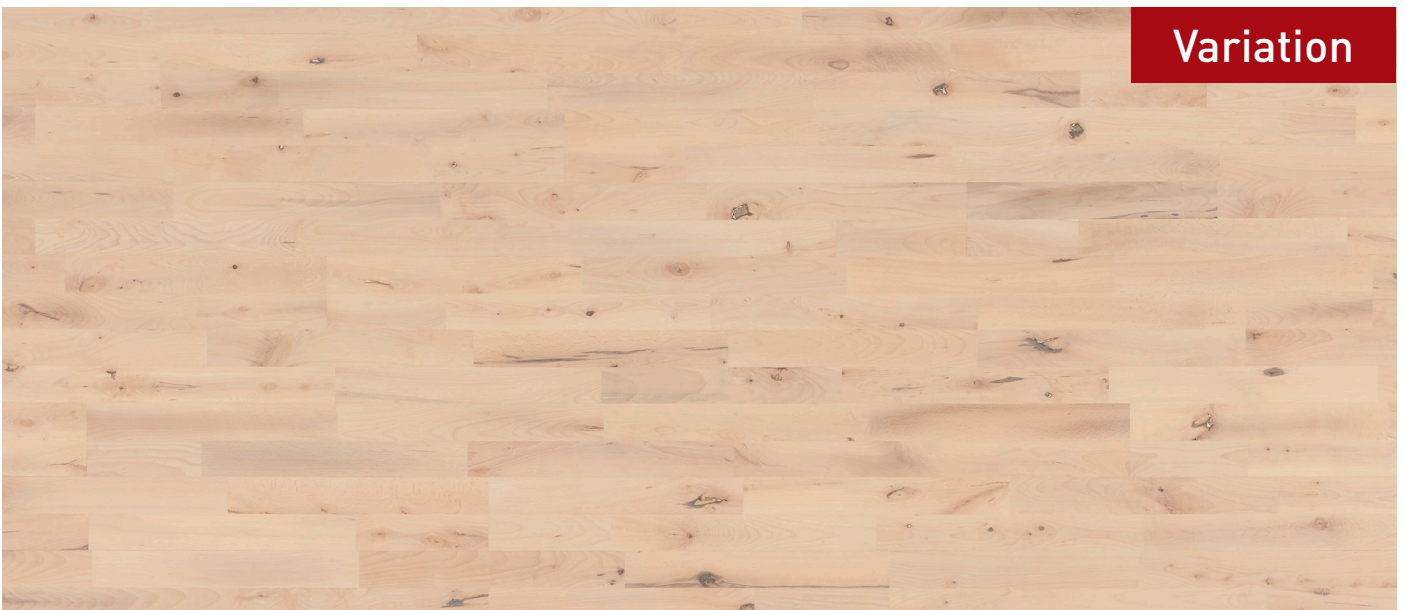

BEECH NORDIC 2-STRIP | GRADES

The actual colour on a wooden floor can vary from the colour shown in this style chart. This is due to the fact that colours are very difficult to reproduce online and in printed material. Junckers accepts no liability to discrepancies and we always recommend ordering a physical sample before placing an order.